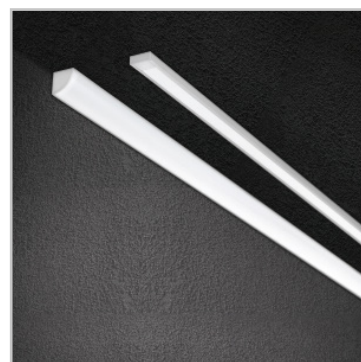

# ideal lux | Slot

## PROFILES

Extruded aluminum body with white powder coated surface and PMMA opal cover. Bars with different optional sections: RECESSED version for plasterboard ceilings and SURFACE version for wall or ceiling installation. The linear modules are available in different lengths: 1000, 2000 and 3000 mm. They can be assembled according to the desired design and can be sectioned to size.

Led and driver to be combined for a correct installation. Light source available with color temperature of 2700K, 3000K, 4000K; CRI  $\geq$  80; available with IP20 and IP65 protection.

Suggestion

Code	203126
Item name	SLOT SURFACE ANGOLO 2000 mm WH
Material	Aluminum
Net Weight	0,30 Kg
Volume	0,0020 m <sup>3</sup>